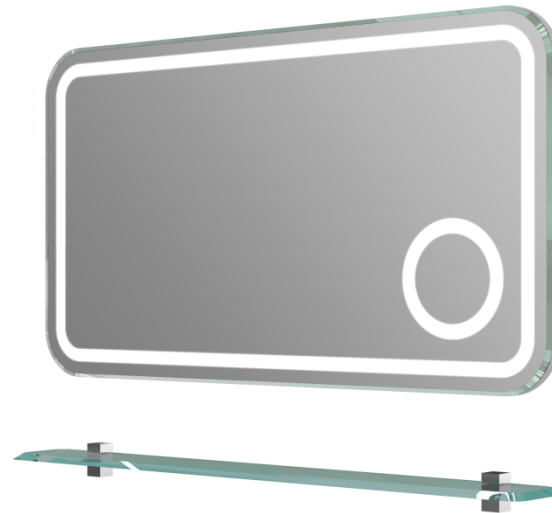

RIMINI

 **BOTTICELLI**

COLORS OF VANITY UNITS “RIMINI-80”

H500 W800 D500

COLORS OF VANITY UNITS “RIMINI-100”

H500 W1000 D500

COLORS OF VANITY UNITS “RIMINI-130”

H500 W1300 D500

MIRRORS “RIMINI-80” AND “RIMINI-100”

H550 W800 D36

H550 W1000 D36

***COLORS OF MIRRORS “TORINO-100” AND
“TORINO-120” FOR “RIMINI”***

H600 W1000 D80

H600 W1200 D80

COLORS OF STORAGE UNITS “RIMINI-170”

H1300 W600 D330