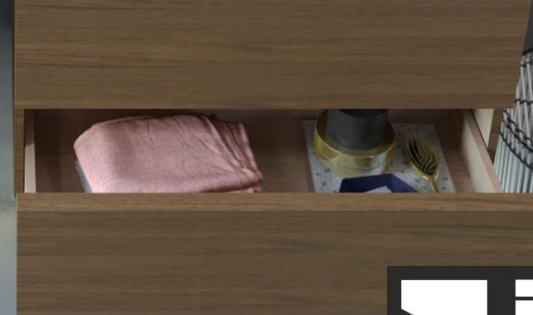

RIMINI

 **BOTTICELLI**

COLORS OF VANITY UNITS “RIMINI-80”

H500 W800 D500

COLORS OF VANITY UNITS “RIMINI-100”

H500 W1000 D500

COLORS OF VANITY UNITS “RIMINI-130”

H500 W1300 D500

MIRRORS “RIMINI-80” AND “RIMINI-100”

H550 W800 D36

H550 W1000 D36

***COLORS OF MIRRORS “TORINO-100” AND
“TORINO-120” FOR “RIMINI”***

H600 W1000 D80

H600 W1200 D80

COLORS OF STORAGE UNITS “RIMINI-170”

H1300 W600 D330

COLORS OF STORAGE UNITS “RIMINI-170”

H1300 W600 D330