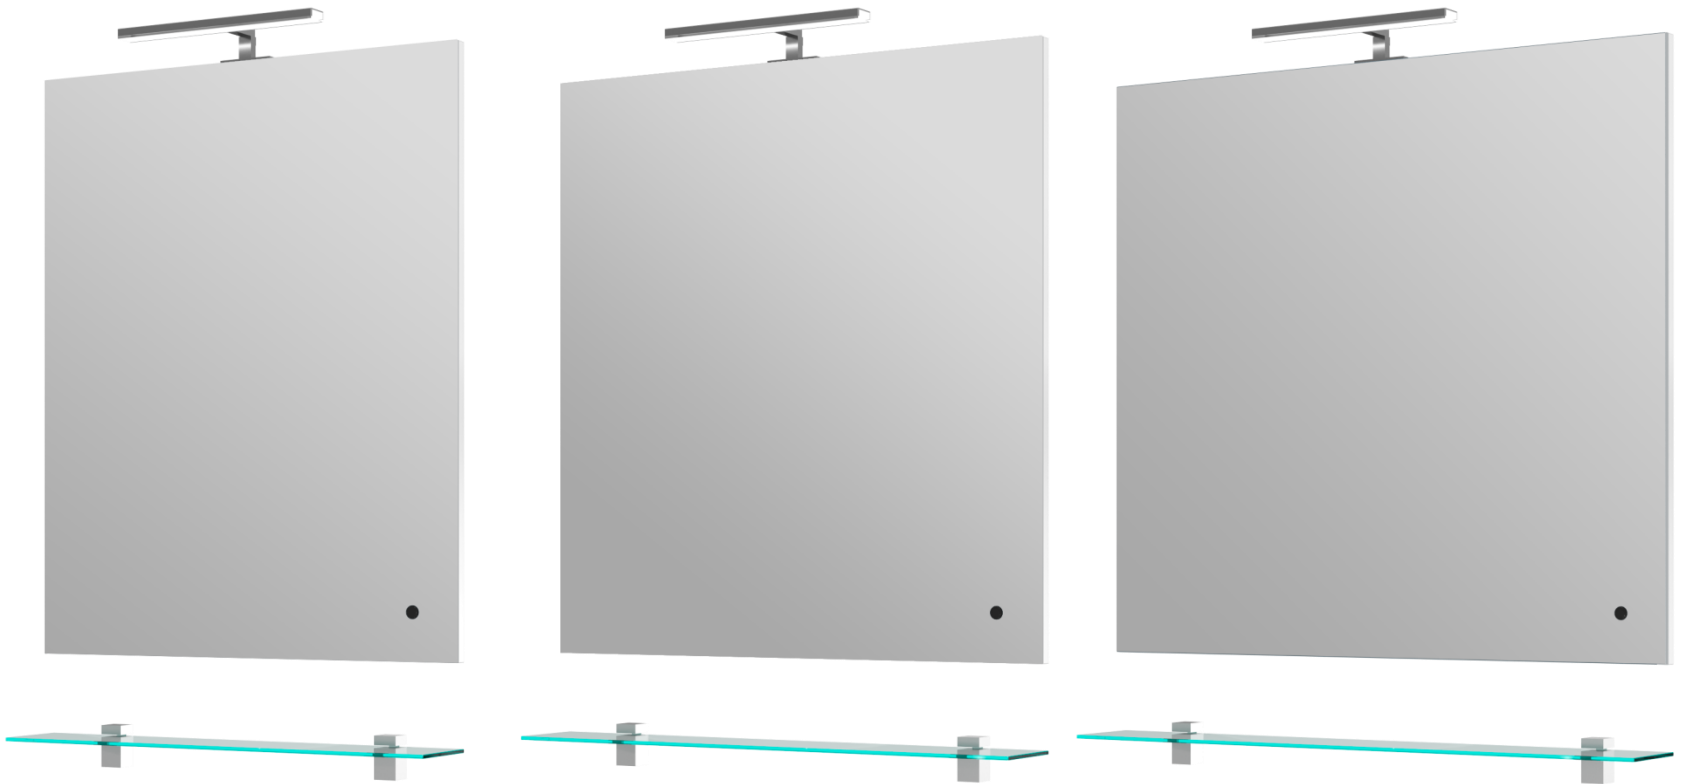

# ***COLORS OF VANITY UNITS “RAVENNA”– 65***

***\*completed with ceramic washbasin Soft-65***

## ***COLORS OF VANITY UNITS “RAVENNA”– 80***

***\*completed with ceramic washbasin Soft-80***

*Series is completed with mirrors of Zlata series – 65,  
75, 85 sizes*

## *Colors of vanity units*