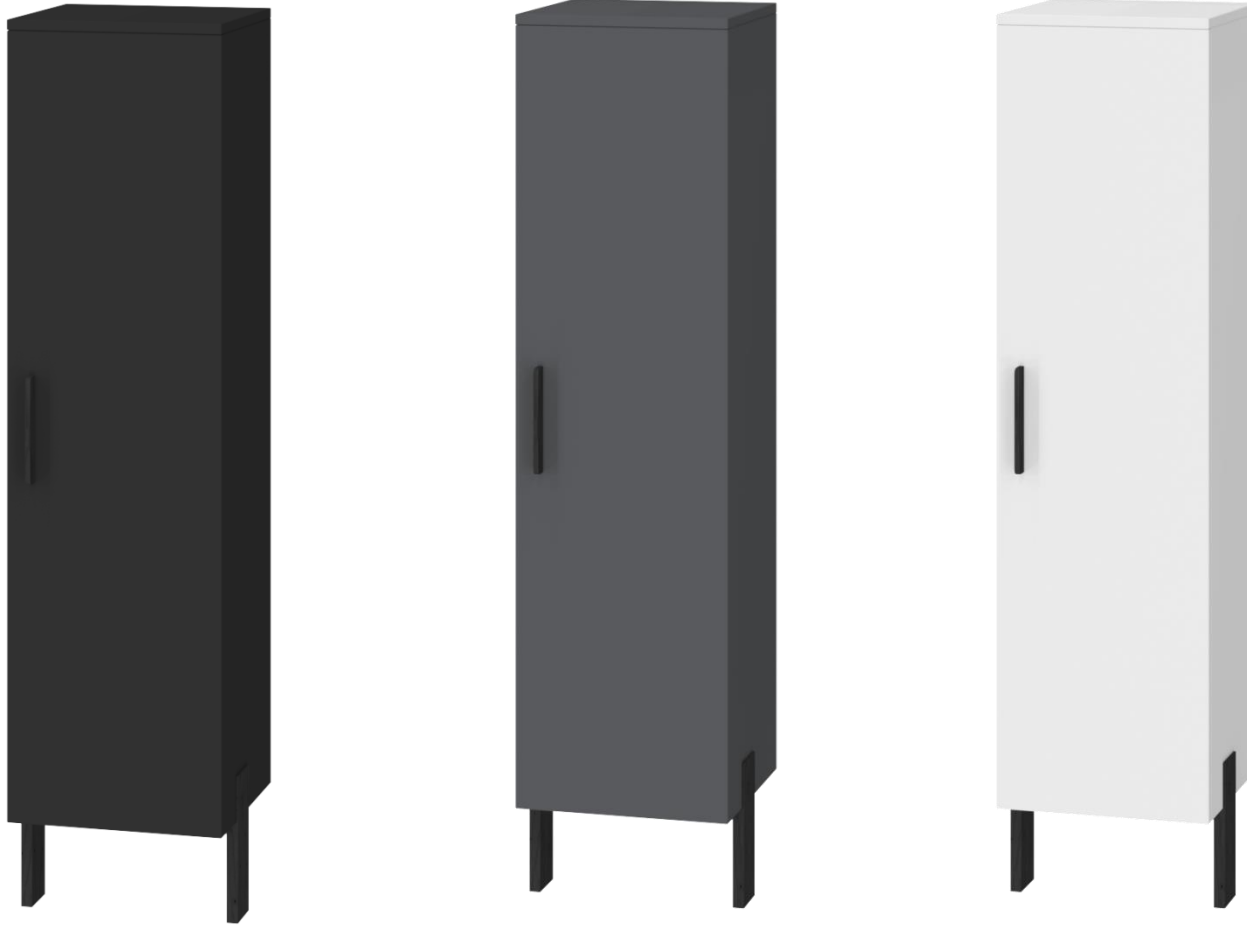

***MIRRORS “MANHATTAN- 55, 60, 65, 70, 85” IN  
BLACK COLOR ONLY***

***WALL-MOUNTED SHALF FOR MIRROR PANELS  
IN BLACK COLOR ONLY***

***COLORS OF TALL STORAGE UNITS  
“MANHATTAN-120”***

***\*can be wall-mounted or floor-stand***