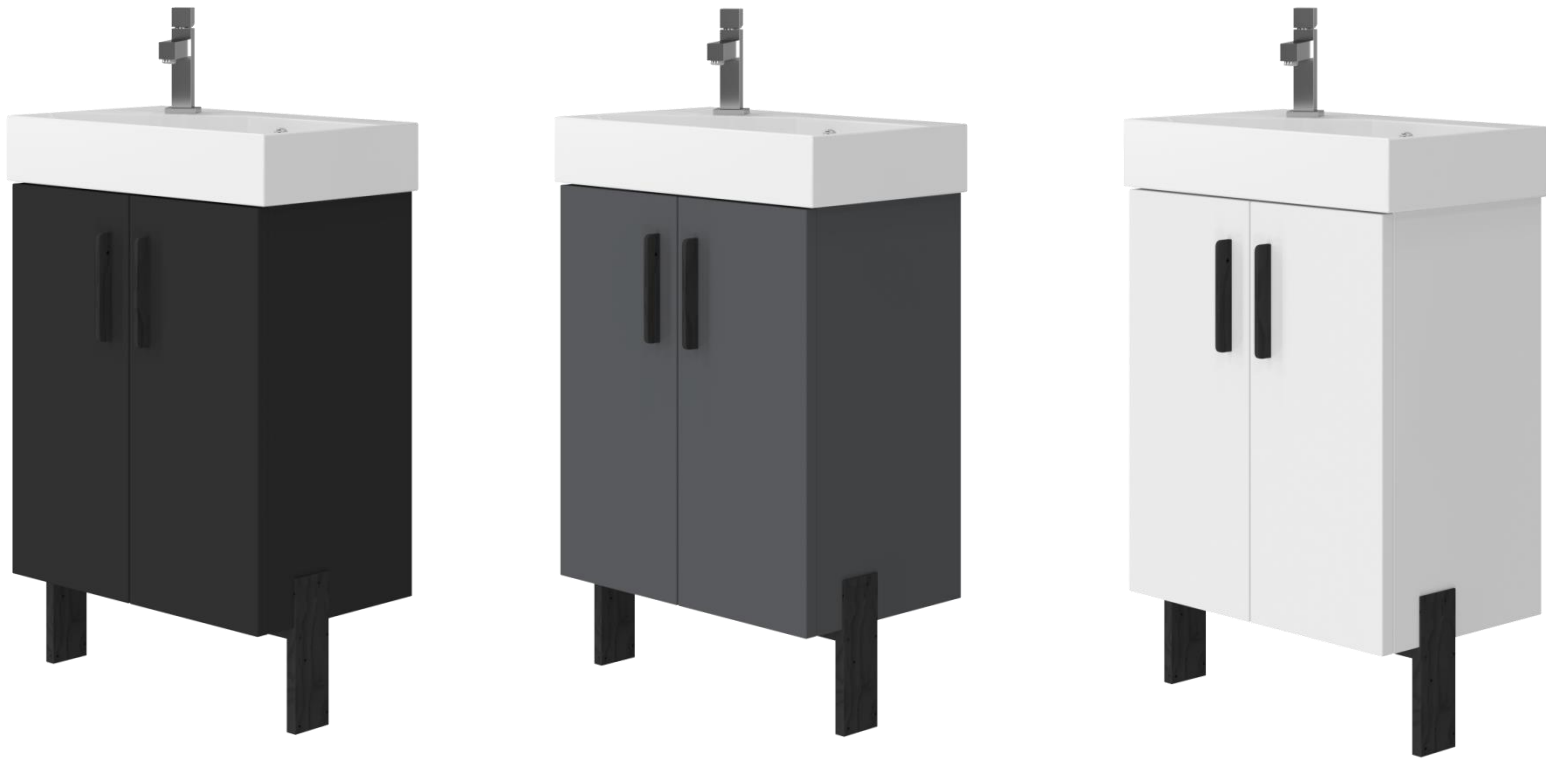

COLORS OF VANITY UNITS “MANHATTAN-55, 65”

*completed with ceramic washbasin Stance-55, 65 – can be wall-mounted or floor-stand