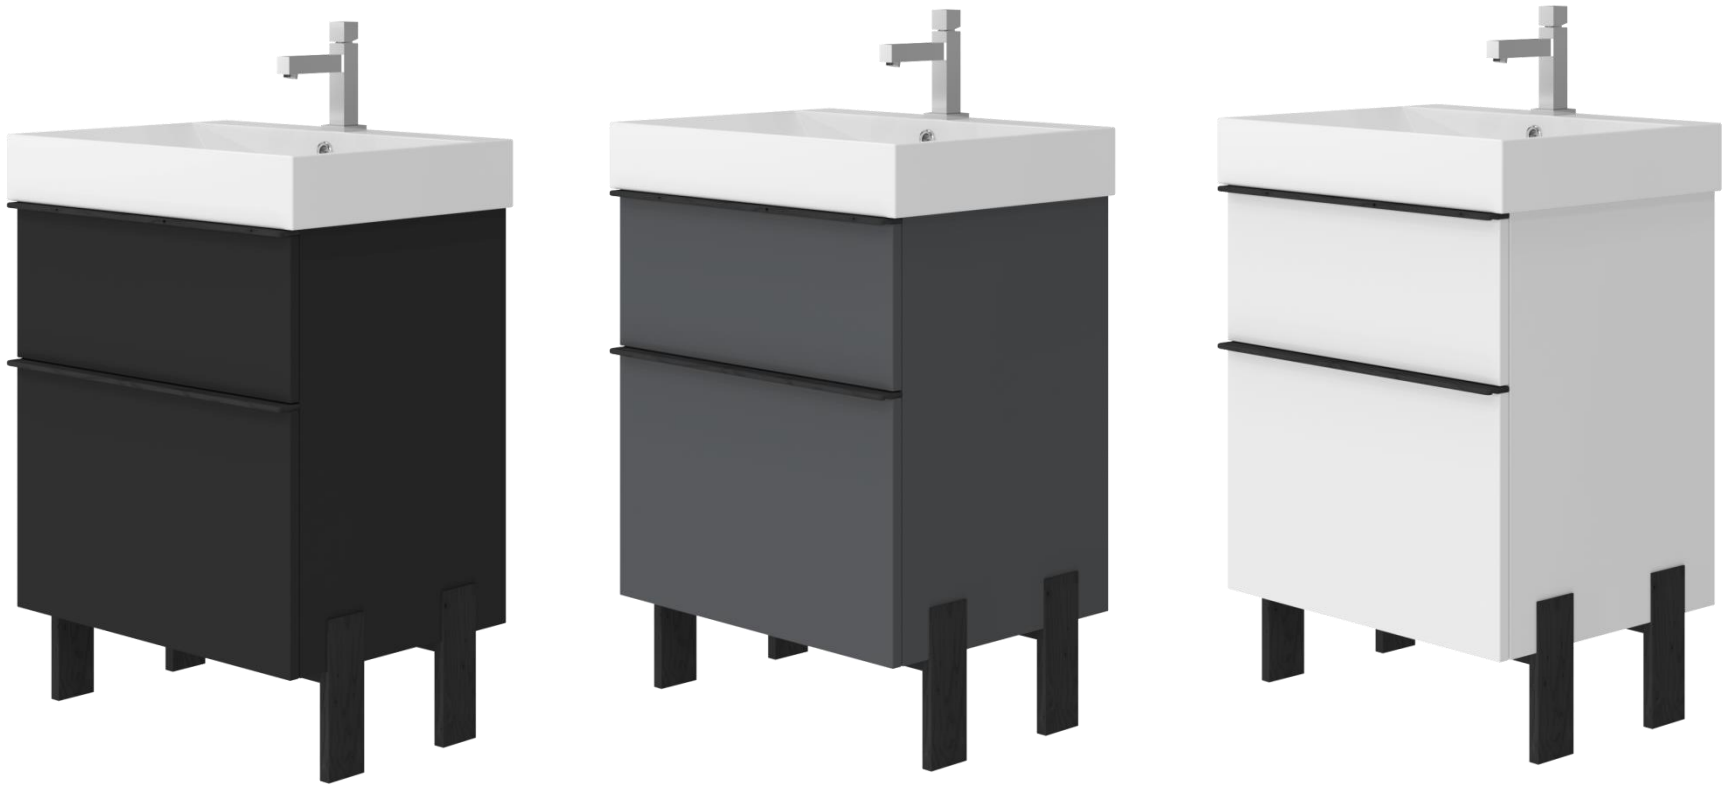

# ***COLORS OF VANITY UNITS “MANHATTAN-55, 65”***

***\*completed with ceramic washbasin Stance-55, 65 – can be wall-mounted or floor-stand***

***COLORS OF VANITY UNITS “MANHATTAN-60,  
70, 85”***

***\*completed with ceramic washbasin Stance- 60, 70, 85 – can be wall-mounted or floor-stand***