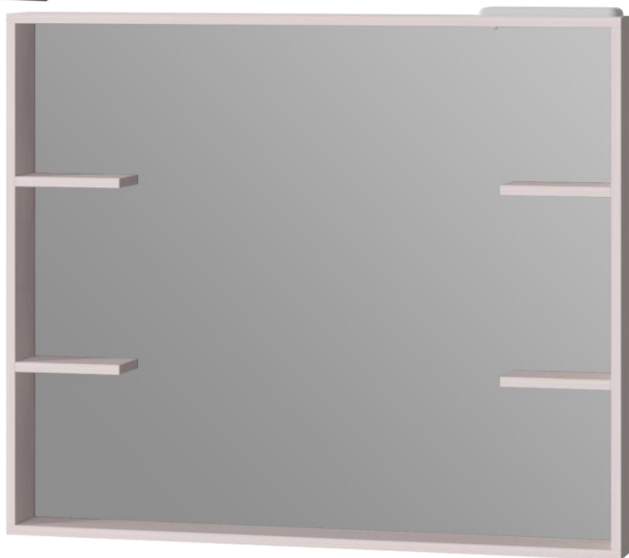

Colors of mirrors of Brooklyn series – 100 cm