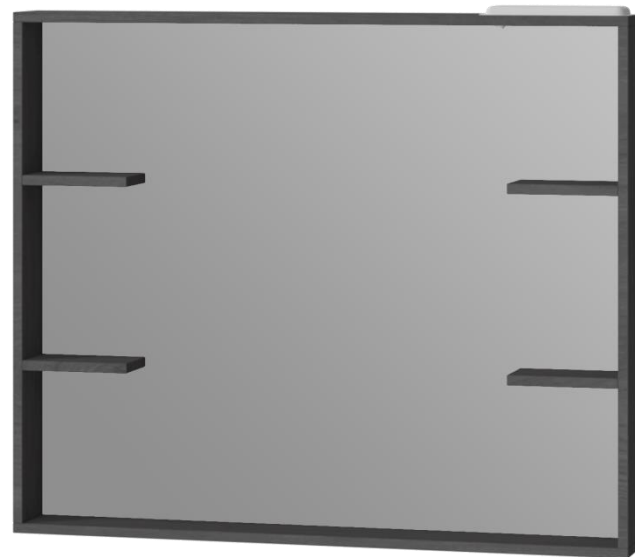

Colors of mirrors of Brooklyn series – 100 cm