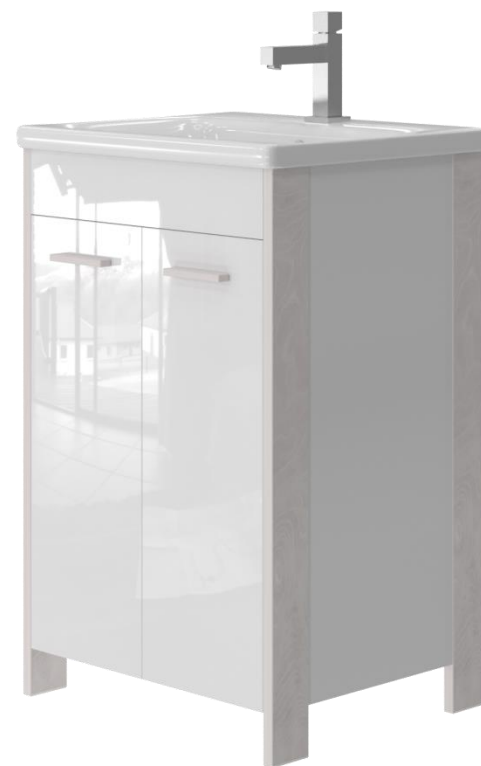

# Colors of vanity units of Brooklyn series – 55 cm