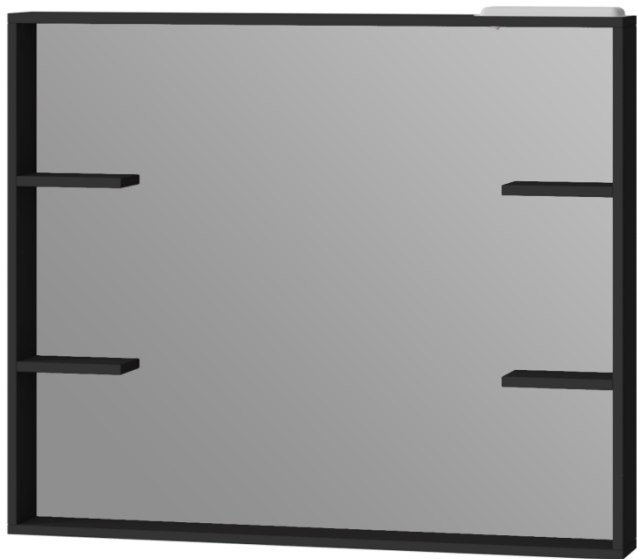

Colors of mirrors of Brooklyn series – 100 cm