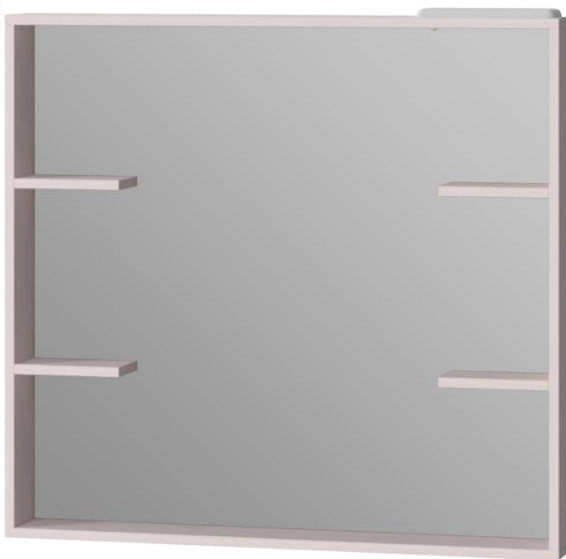

Colors of mirrors of Brooklyn series – 90 cm